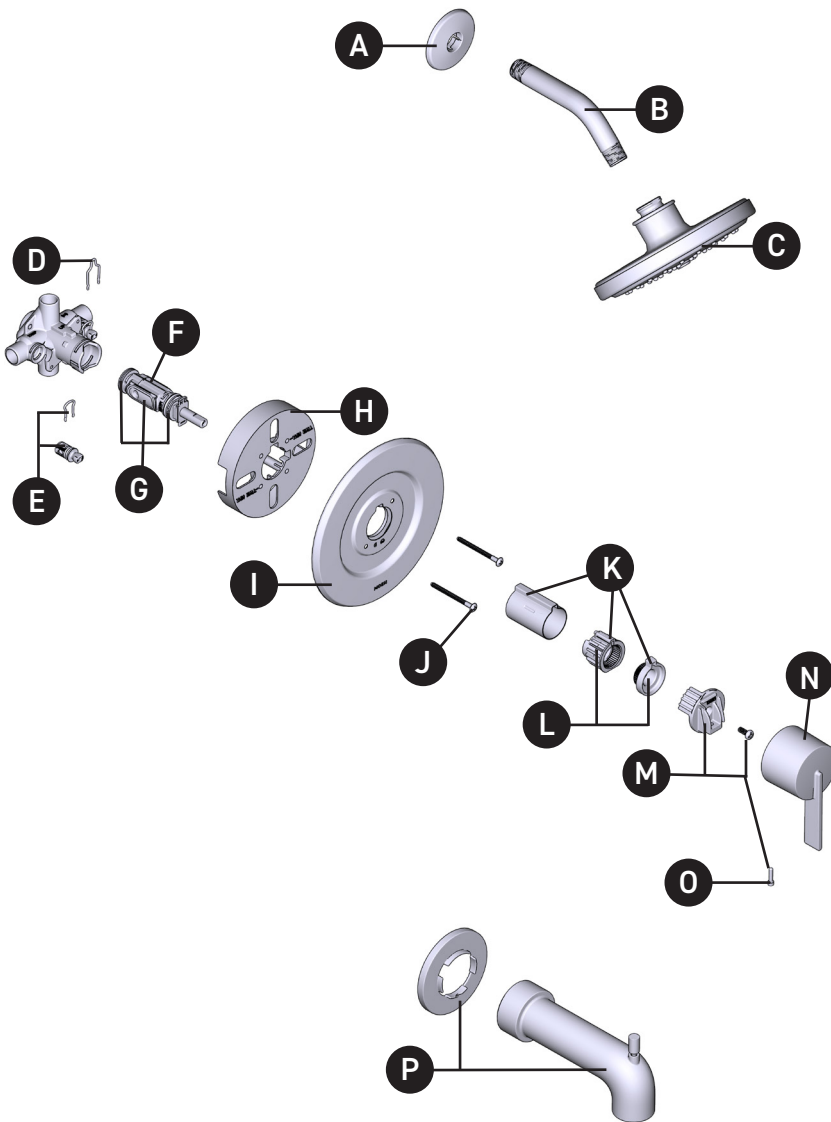

Valve Trim		Shower Only		Tub/Shower	
MODEL	FINISH	MODEL	FINISH	MODEL	FINISH
T2261	Chrome	T2262EP	Chrome	T2263EP	Chrome
T2261BN	Brushed Nickel	T2262EPBN	Brushed Nickel	T2263EPBN	Brushed Nickel
T2261BG	Brushed Gold	T2262EPBG	Brushed Gold	T2263EEPBG	Brushed Gold
T2261BL	Matte Black	T2262EPBL	Matte Black	T2263EPBL	Matte Black

ID	Kit Description	Kit Number	Finish
A	Shower Arm Flange	137488	Chrome
		137488BN	Brushed Nickel
		137488BG	Brushed Gold
		137488BL	Matte Black
B	Shower Arm	10154	Chrome
		10154BN	Brushed Nickel
		10154BG	Matte Black
		10154BL	Matte Black
C	Shower Head	S176EP	Chrome
		S176EPBN	Brushed Nickel
		S176EPBG	Brushed Gold
		S176EPBL	Matte Black
D	Retainer Clip	96914	N/A
E	Stop Valve Kit	136123	N/A
F	Replacement Cartridge	1222	N/A
G	Cartridge Repair Kit (contains grommets, grease pack, and all necessary O-Rings)	96988	N/A
H	Plasterground	12574	N/A
I	Escutcheon	174333	Chrome
		174333BN	Brushed Nickel
		174333BG	Brushed Gold
		174333BL	Matte Black
J	Escutcheon Screws (x2)	15528	Chrome
		15528BN	Brushed Nickel
		15528BG	Brushed Gold
		15528BL	Brushed Gold
K	Stop Tube Kit	201912	Chrome
		201912BN	Brushed Nickel
		201912BG	Brushed Gold
		201912BL	Matte Black
L	Temperature Limit Stop	106479	N/A
M	Handle Adapter Kit	116653	N/A
N	Handle Kit	201912	Chrome
		201912BN	Brushed Nickel
		201912BG	Brushed Gold
		201912BL	Matte Black
O	Set Screw (Requires 7/64" hex key)	94770	N/A
P	Tub Spout Kit (Slip Fit)	201911	Chrome
		201911BN	Brushed Nickel
		201911BG	Brushed Gold
		201911BL	Matte Black